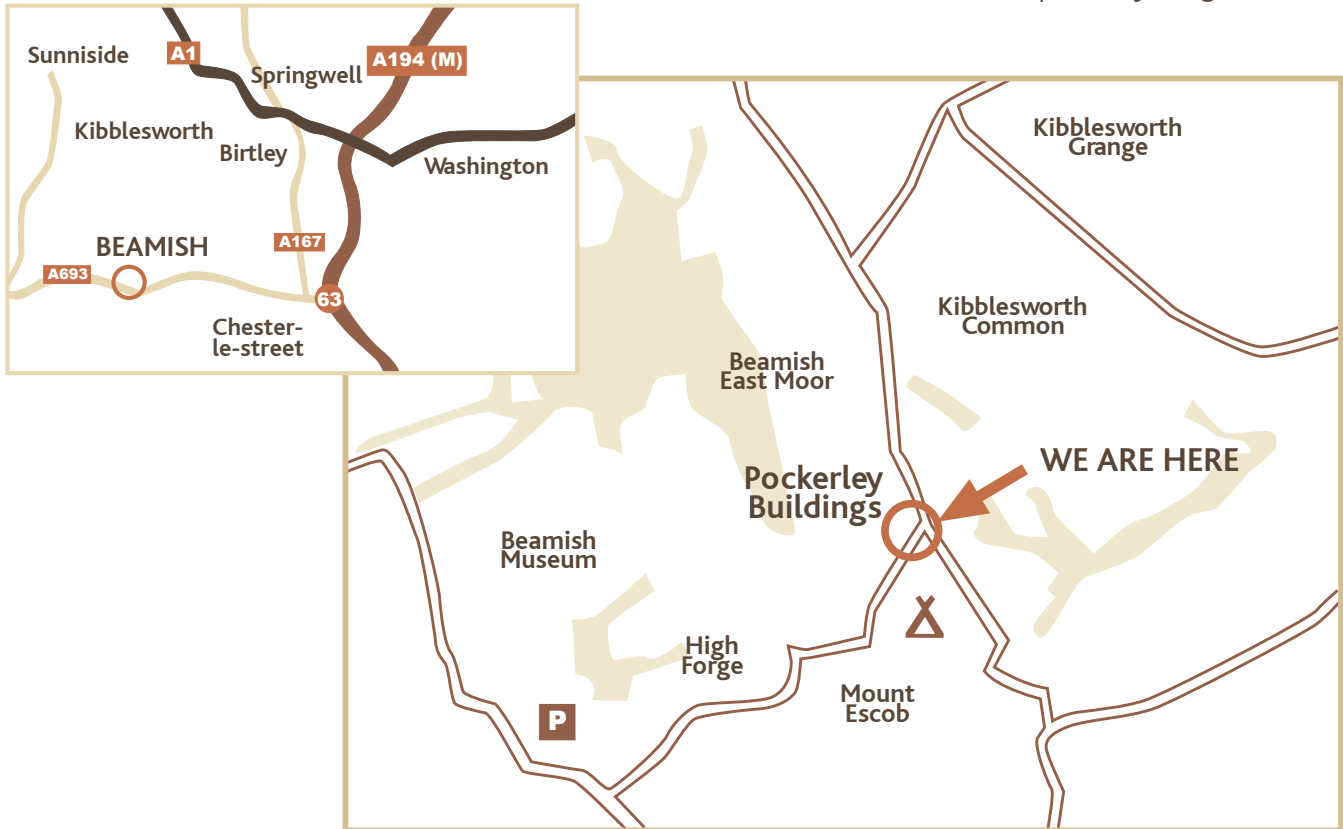

# Pockerley Riding School

### From the A1 North:

Exit the A1 at the Team Valley Retail World Exit. At the roundabout take the 4th exit to Lamesly/Kibblesworth. At the next small roundabout, turn right. Travel a short distance and take the first turning left. Pass the Ravesworth Pub and turn right to Kibblesworth. Drive through Kibblesworth and up the hill, then continue along this road until you reach a T-junction at the end. Turn left and continue until the first turning on the right. The second gate on the right is Pockerley Riding School - you'll see our sign.

### From the A1 South:

Exit the A1 at Junction 63 to wards Chester-le-Street / Stanley. Enter roundabout and take the 2nd exit onto Blind Lane/A183. Enter the next roundabout and take the 3rd exit onto the A693. Continue along this road and go through one roundabout. Turn right onto Bay Tree Terrace and travel up this road, turning a slight left at the bend (towards Sunnyside). Continue along this road and take the first turning on the left where you will see our buildings on the corner. The second gate on the right is Pockerley Riding School where you will see our sign.